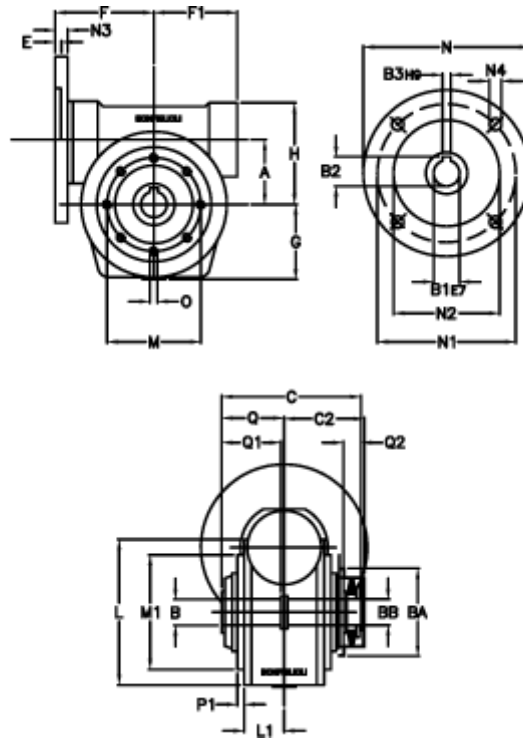

Article number: 390204902472716
 Description: Worm Gear with Torque Limiter
 VF 49-L1-P-24 P71B5

Measures

a = 49.50	C2 = 63,5	L1 = 36.8	O = M6x8
B = 25	Description = VF 49P-xx-71B5	m = 94	P1 = 2.5
B1 E7 = 14	E = 3.0	M1 = 68	Q = 51.0
B2 = 16.3	F = 70	N = 160	Q1 = 41
B3 H9 = 5	F1 = 63	N1 = 130	Q2 = 15
BA = 63	g = 56	N2 = 110	
BB H7 = 14	H = 80.0	N3 = 10.5	
C = 105	L = 107.5	N4 = 9,5	